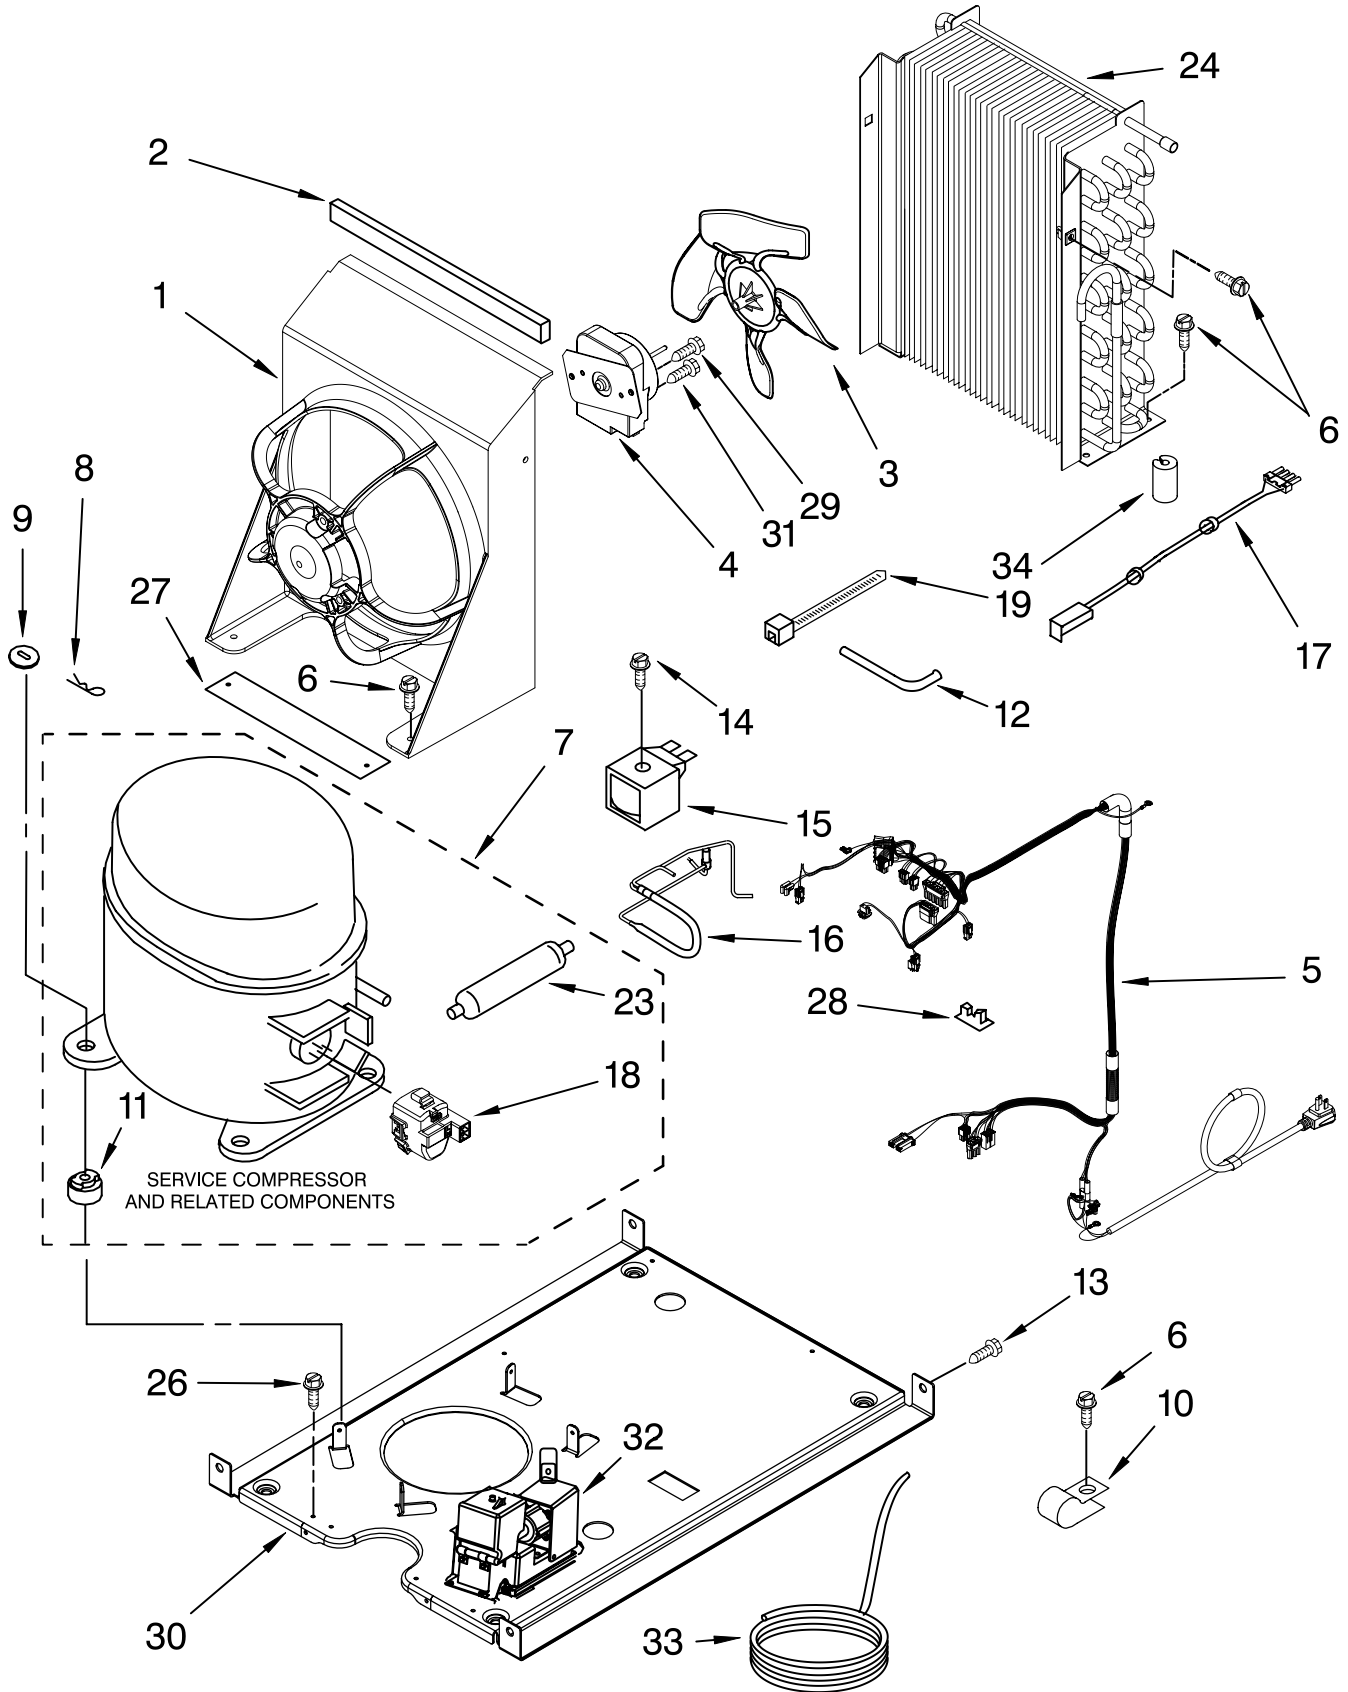

UNIT PARTS

For Models: KUIC18PNTS1
(Stainless Steel)

FOR ORDERING INFORMATION REFER TO PARTS PRICE LIST

UNIT PARTS

For Models: KUIC18PNTS1
(Stainless Steel)

Illus. No.	Part No.	DESCRIPTION	Illus. No.	Part No.	DESCRIPTION	Illus. No.	Part No.	DESCRIPTION
1	2185532	Bracket, Fan Mtg.	11		Grommet (4)	26	488500	Screw
2	2185675	Pad, Foam		2217318	Production	27	2217397	Pad, Foam (2)
3	2188935	Blade, Fan		4387558	Service	28	1115375	Clip-Wiring
4	2315558	Motor & Mounting Plate Assembly	12	2208415	Tube, Process	29	8281197	Screw
5	W10139121	Wiring Harness, Complete Unit (Includes Power Cord)	13	489423	Screw	30	2217423	Base, Unit
6	304392	Screw 8-18 x 1/2	14	489472	Screw	31	8281196	Screw
7	W10136195	Compressor (Includes Illus. 11 & 23)	15	759112	Coil, Solenoid	32	2208534	Pump, Drain
8	A201435	Clip, Mounting	16	2313806	Hot Gas Valve	33	2208432	Tube, Outlet
9	A201441	Shim (4)	17	2187629	Wiring Harness, Condenser Fan	34	2319835	Grommet-Cond.(1)
10	2185960	Clamp (Power Cord)	18	W10136197	Start Relay & Overload Combo Device	REFRIGERANT CHARGE		
			19	2155774	Strap	6.5 OZ. (R134A)		
			23		Drier			
				2319826	Production			
				4387019	Service			
			24	2313624	Condenser			

FOR ORDERING INFORMATION REFER TO PARTS PRICE LIST